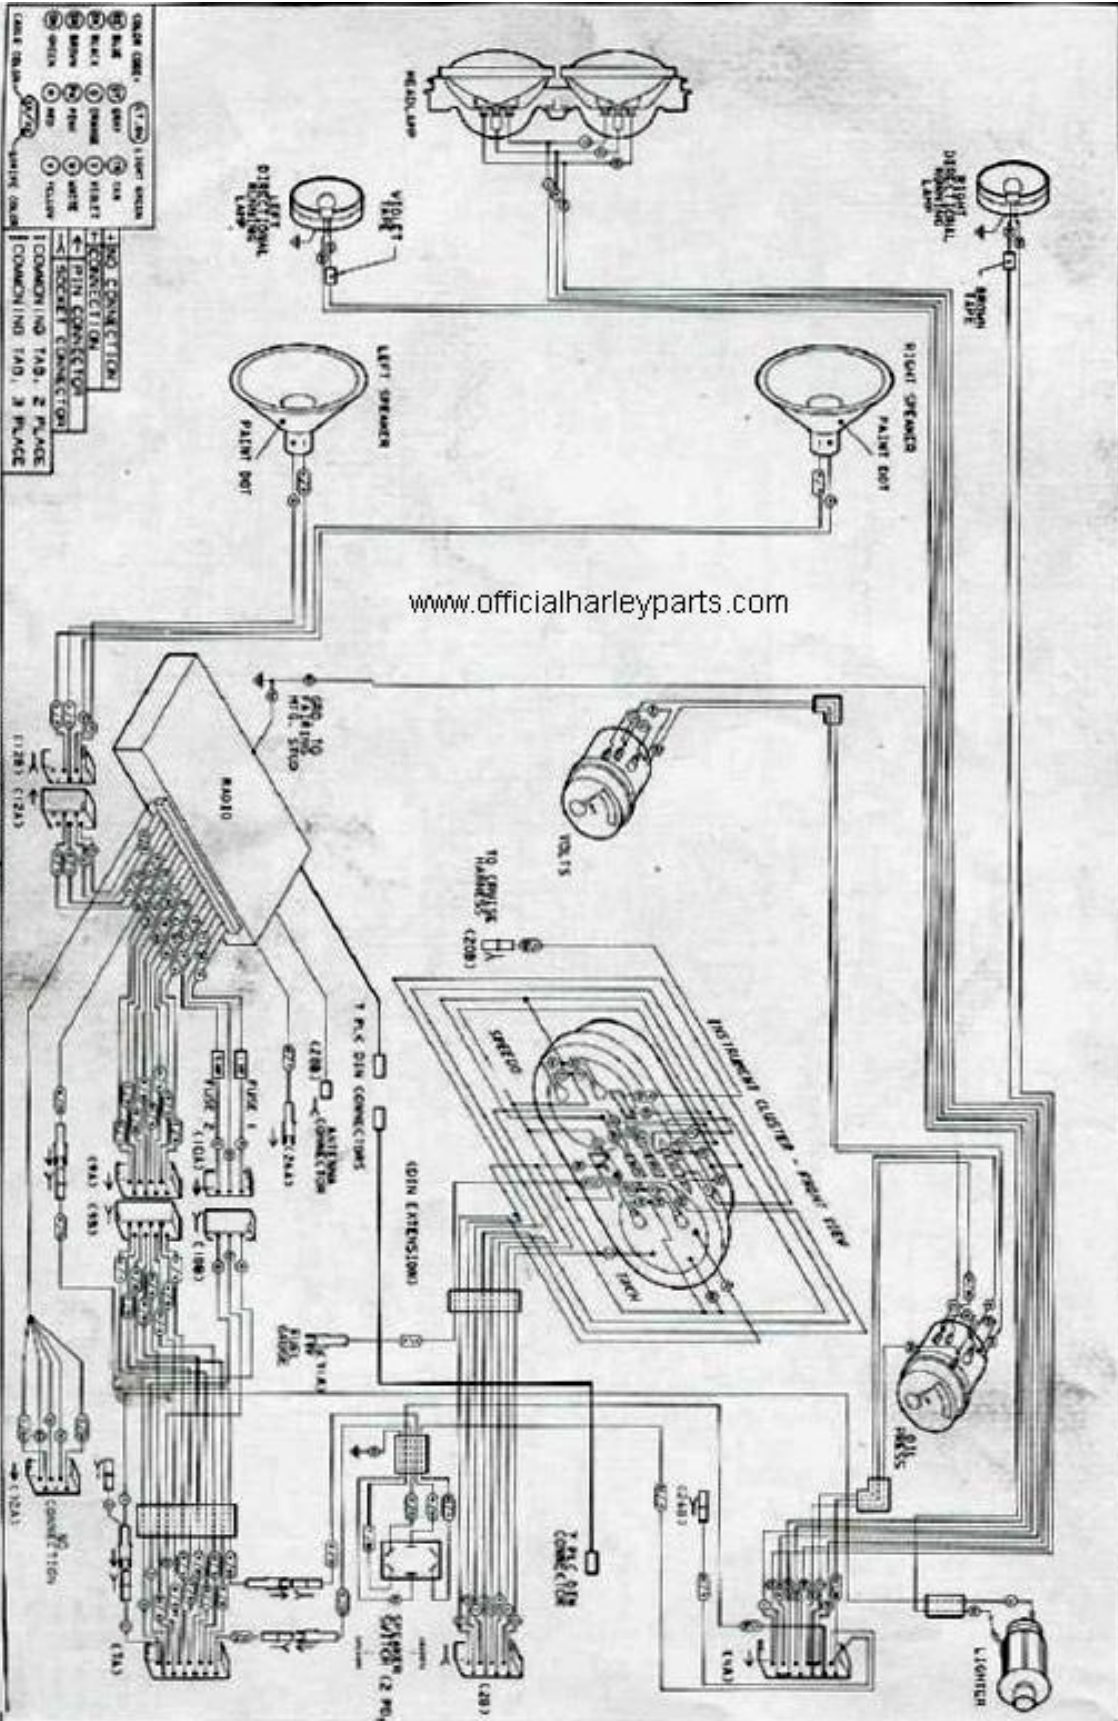

WIRING CODE:

(C1A1) LIGHT GREEN	(C1A2) LIGHT GREEN
(C1A3) BLUE	(C1A4) BLUE
(C1A5) BLACK	(C1A6) BLACK
(C1A7) RED	(C1A8) RED
(C1A9) YELLOW	(C1A10) YELLOW

WIRING TABLE:

WIRE NO.	WIRE COLOR	WIRE SIZE	WIRE TYPE
1	GREEN	16	STRANDED
2	RED	16	STRANDED
3	BLACK	16	STRANDED
4	YELLOW	16	STRANDED
5	BLUE	16	STRANDED
6	WHITE	16	STRANDED
7	GRAY	16	STRANDED
8	BROWN	16	STRANDED
9	PINK	16	STRANDED
10	ORANGE	16	STRANDED
11	PURPLE	16	STRANDED
12	TEAL	16	STRANDED
13	SLATE	16	STRANDED
14	MAUVE	16	STRANDED
15	ROSE	16	STRANDED
16	CRIMSON	16	STRANDED
17	INDIGO	16	STRANDED
18	VIOLET	16	STRANDED
19	PURPLE	16	STRANDED
20	SLATE	16	STRANDED
21	MAUVE	16	STRANDED
22	ROSE	16	STRANDED
23	CRIMSON	16	STRANDED
24	INDIGO	16	STRANDED
25	VIOLET	16	STRANDED
26	PURPLE	16	STRANDED
27	SLATE	16	STRANDED
28	MAUVE	16	STRANDED
29	ROSE	16	STRANDED
30	CRIMSON	16	STRANDED
31	INDIGO	16	STRANDED
32	VIOLET	16	STRANDED
33	PURPLE	16	STRANDED
34	SLATE	16	STRANDED
35	MAUVE	16	STRANDED
36	ROSE	16	STRANDED
37	CRIMSON	16	STRANDED
38	INDIGO	16	STRANDED
39	VIOLET	16	STRANDED
40	PURPLE	16	STRANDED
41	SLATE	16	STRANDED
42	MAUVE	16	STRANDED
43	ROSE	16	STRANDED
44	CRIMSON	16	STRANDED
45	INDIGO	16	STRANDED
46	VIOLET	16	STRANDED
47	PURPLE	16	STRANDED
48	SLATE	16	STRANDED
49	MAUVE	16	STRANDED
50	ROSE	16	STRANDED

WIRING TABLE (continued):

WIRE NO.	WIRE COLOR	WIRE SIZE	WIRE TYPE
121	CRIMSON	16	STRANDED
122	INDIGO	16	STRANDED
123	VIOLET	16	STRANDED
124	PURPLE	16	STRANDED
125	SLATE	16	STRANDED
126	MAUVE	16	STRANDED
127	ROSE	16	STRANDED
128	CRIMSON	16	STRANDED
129	INDIGO	16	STRANDED
130	VIOLET	16	STRANDED

1992 FLT-C-ULTRA Chassis (Sheet 1 of 3)

1992 FLHTC-ULTRA, CB/Intercom (Sheet 3 of 3)

1992 FLHTC-ULTRA Chassis (Sheet 1 of 3)

1982 FLT-C-ULTRA F wiring (Sheet 2 of 3)