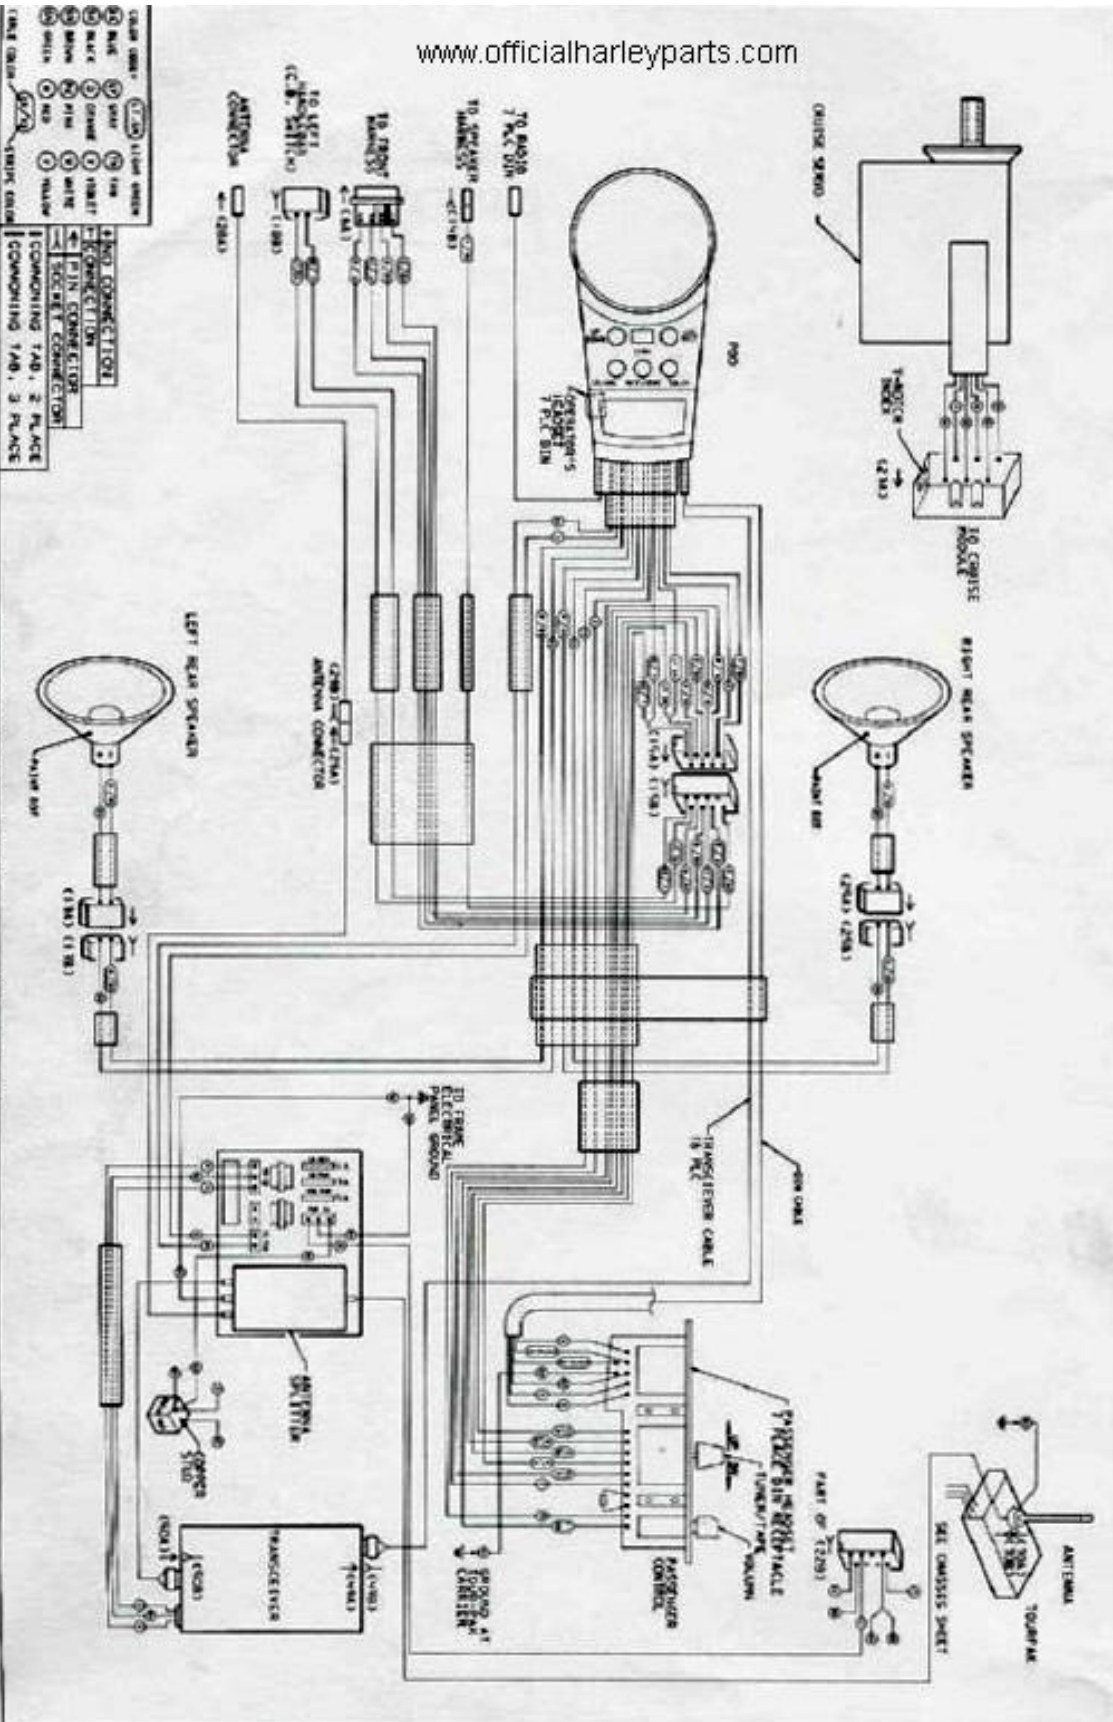

1992 FLHTC-ULTRA, CB/Intercom (Sheet 3 of 3)