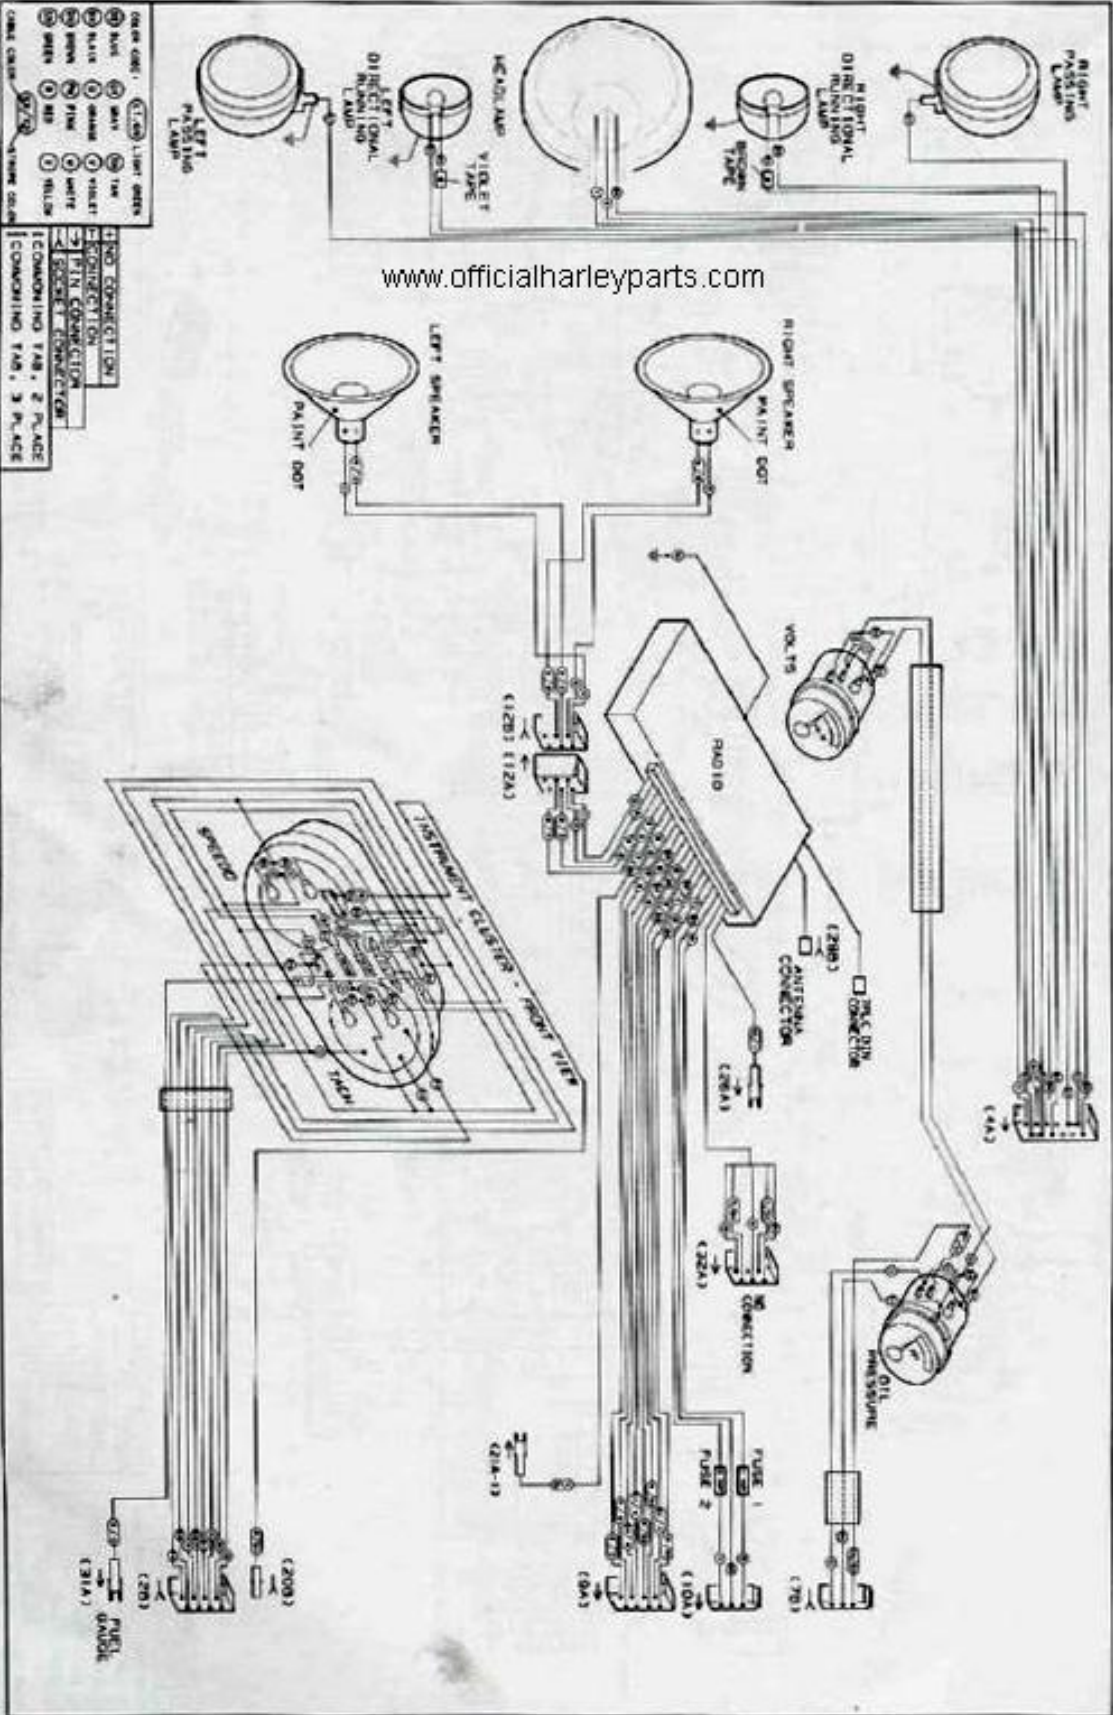

www.officialharleyparts.com