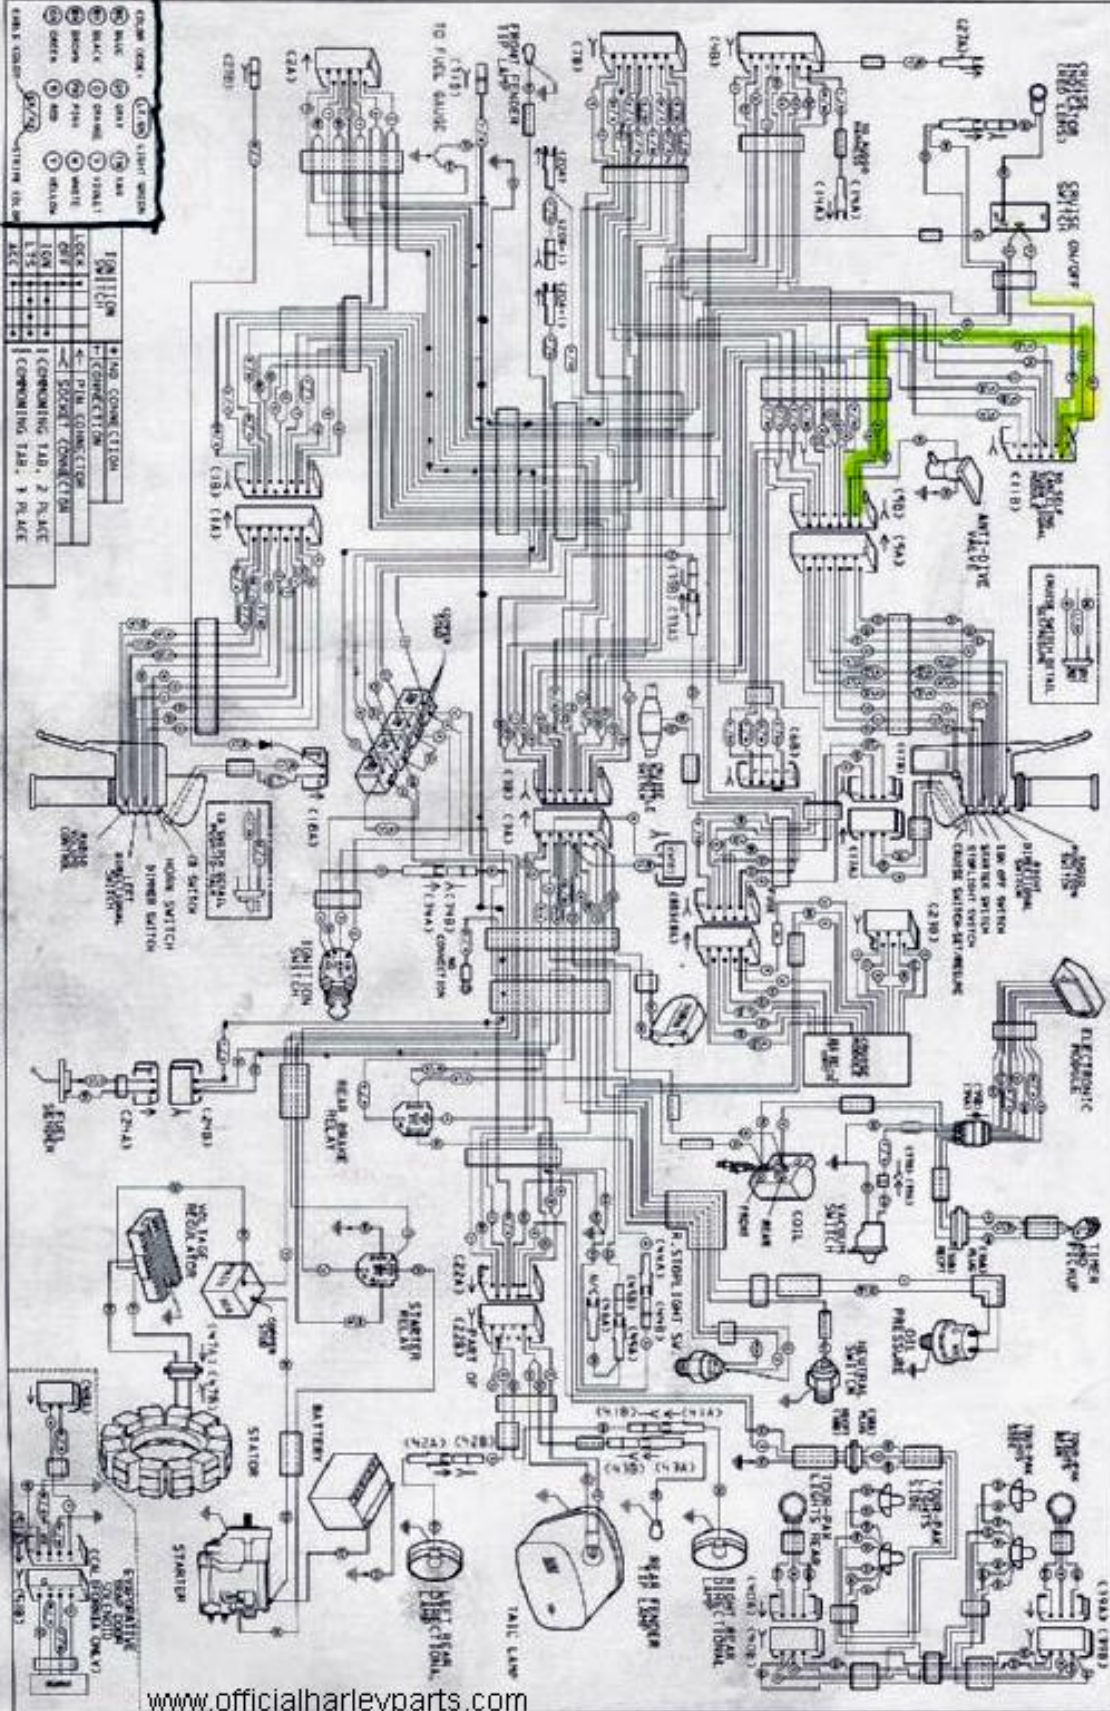

1992 FLT-C-ULTRA Chassis (Sheet 1 of 3)